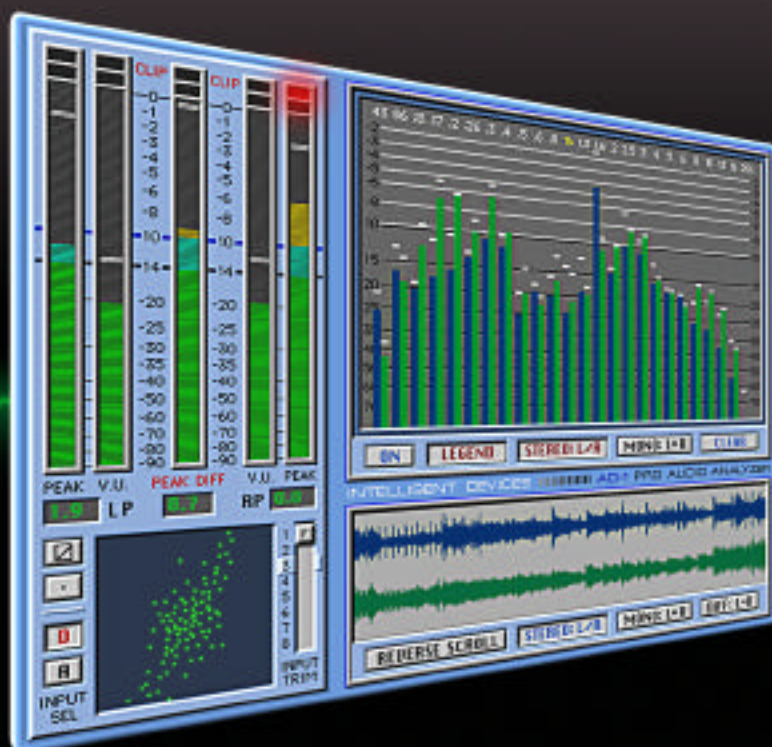

INTELLIGENT DEVICES Pro Audio Analyzer

See What You've Been Missing

THE FOUR REAL TIME DISPLAYS YOU NEED, THE VERSATILITY YOU WANT

SUPERMETER

SPECTRUM ANALYZER

PHASE SCOPE

WAVEFORM MONITOR

Alternate display configurations shown may be saved as user presets and instantly recalled